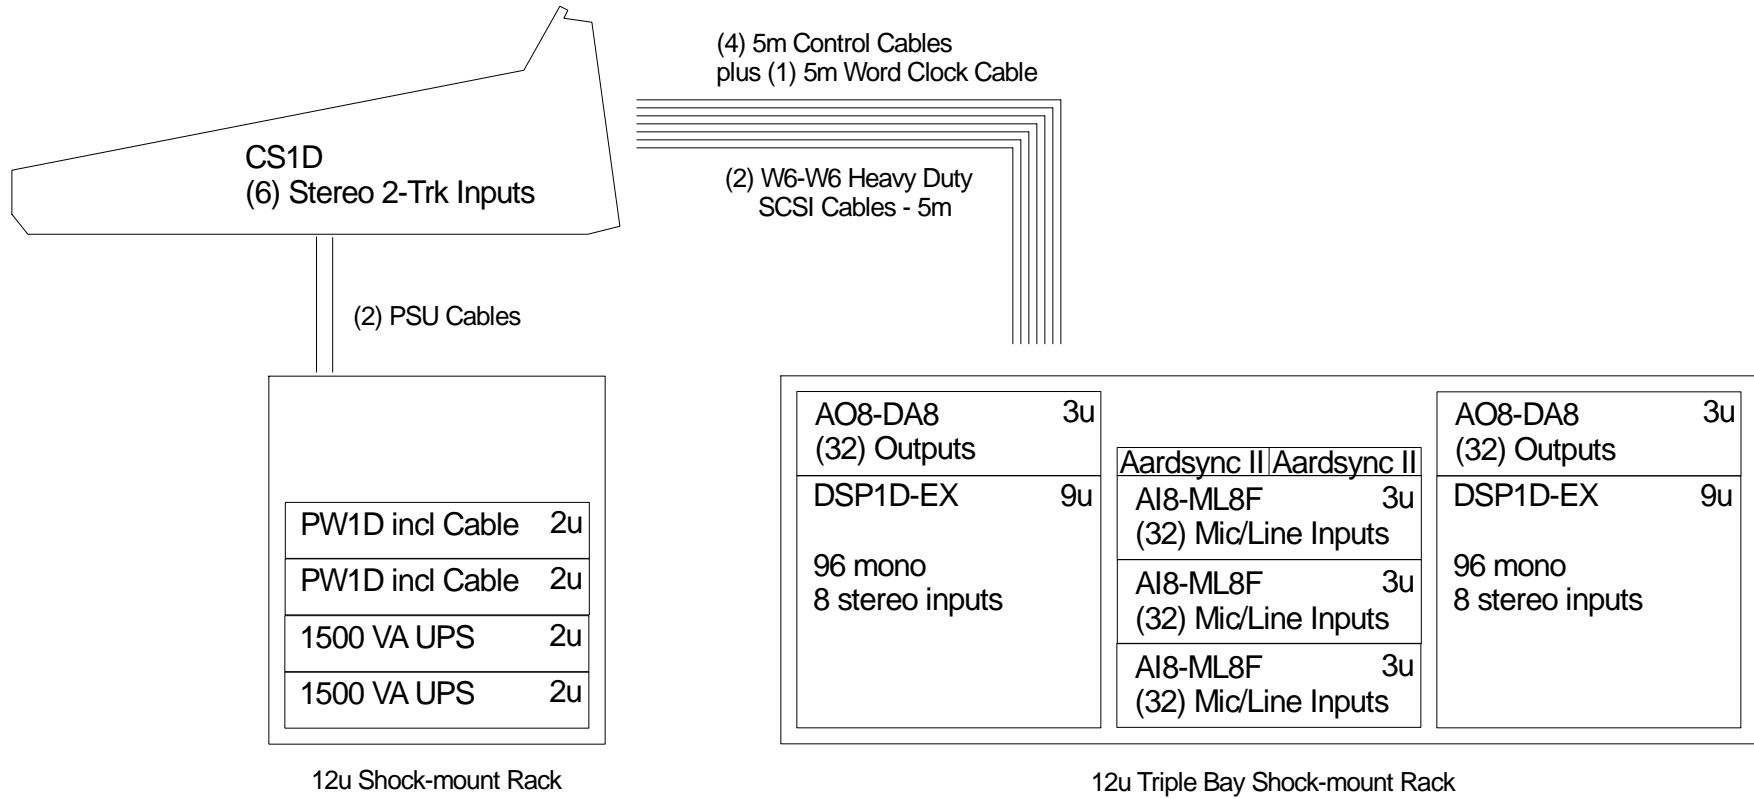

# PM1D REDUNDANT TOURING SYSTEM

|  |                              |                      |
|--|------------------------------|----------------------|
| <b>PM1D REDUNDANT TOURING PACKAGE</b>  |                              |                      |
| 96ch DSP, 96 mic/line "PM5000" inputs, 64 analog outputs with cases and racks - Ready to Tour! |                              |                      |
| LIST \$175,000.00  | Call for new pricing         | CPO \$110,000.00     |
| by Louis Adamo, Hi-Tech Audio  | January 17, 2008             |                      |
| tel 650-742-9166   | email louis@hi-techaudio.com | www.hi-techaudio.com |